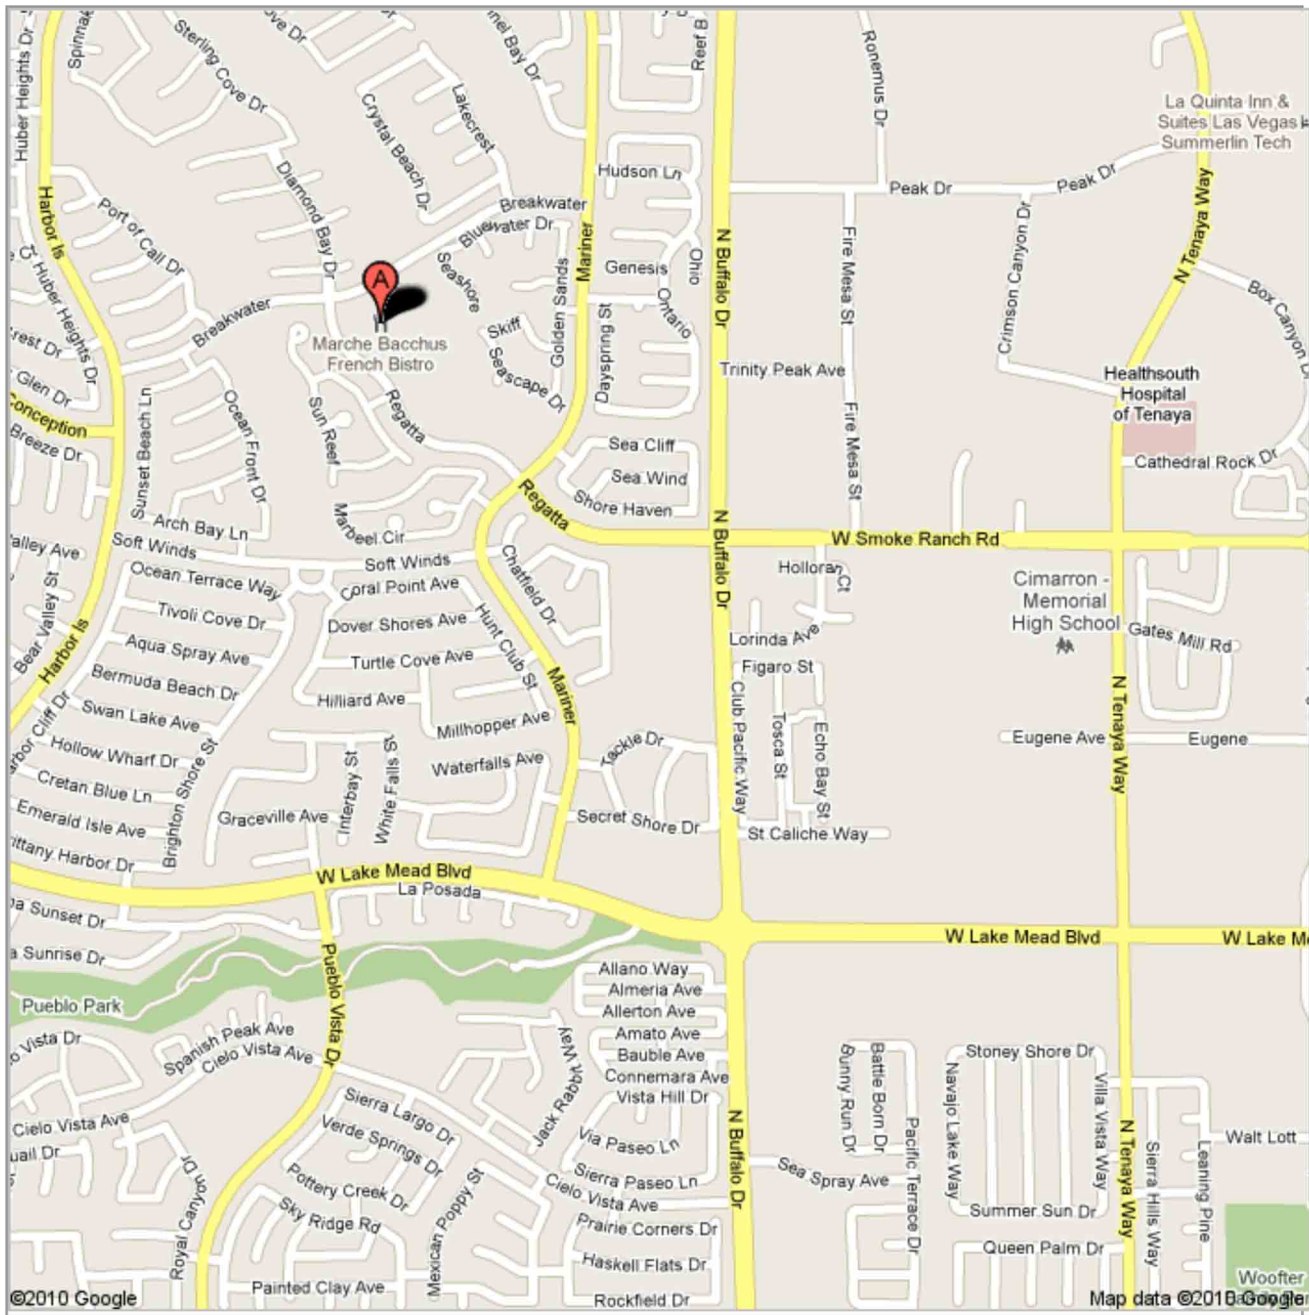

Address **2620 Regatta Dr**
Las Vegas, NV 89128

Get Google Maps on your phone

Text the word "GMAPS" to 466453

Directions From Lake Mead & Buffalo

Go North on Buffalo to Regatta Drive (1st Light North of Buffalo) and turn left. Go through Mariner and the complex will be on your right. Ste. 102 is a few doors north of Marche Bacchus Bistro.